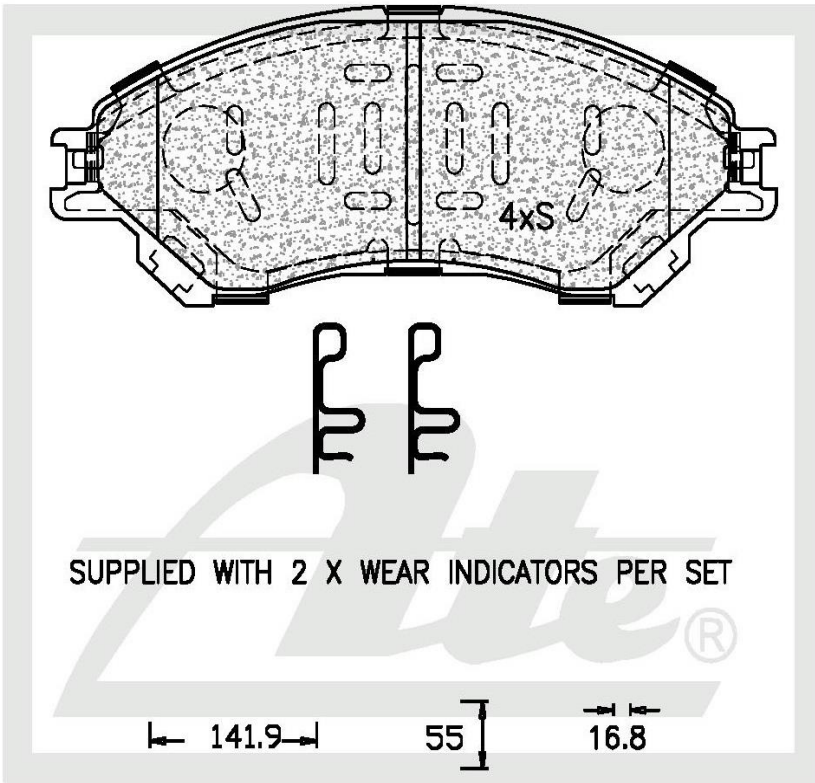

Details of New Part

Brake Pad - FRONT

Brake Pad Sizes:

Length - 141.9mm
Height - 55mm
Thickness - 16.8mm

Box Dimensions

Weight - 1616g
L - 160mm
H - 50mm
W - 130mm

Barcode

SUPPLIED WITH 2 X WEAR INDICATORS PER SET